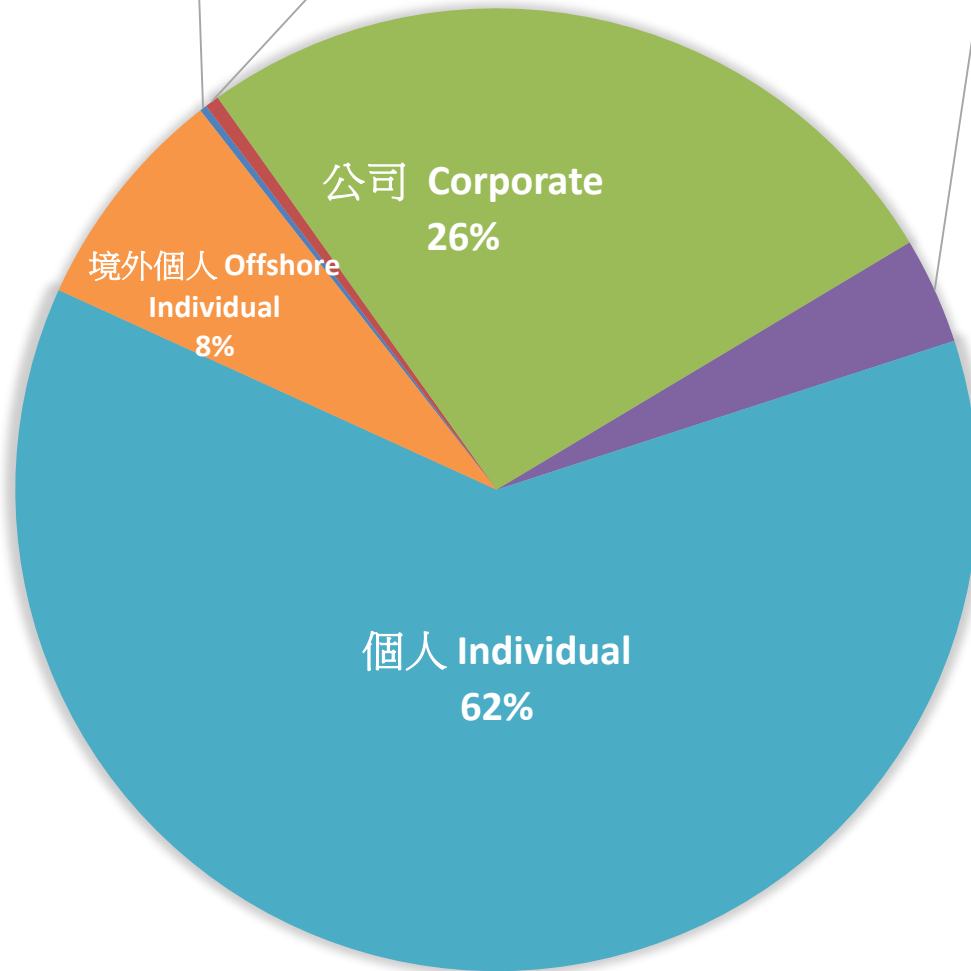

COPYRIGHT © 2018 CHINA REAL ESTATE CHAMBER OF COMMERCE HONG KONG AND INTERNATIONAL CHAPTER.

ALL RIGHTS RESERVED.

公營機構 Public Agency
0.24%

組織會員 Association
0.48%

境外公司 Offshore
Corporate
4%

會員會籍數據總數(2019年2月)